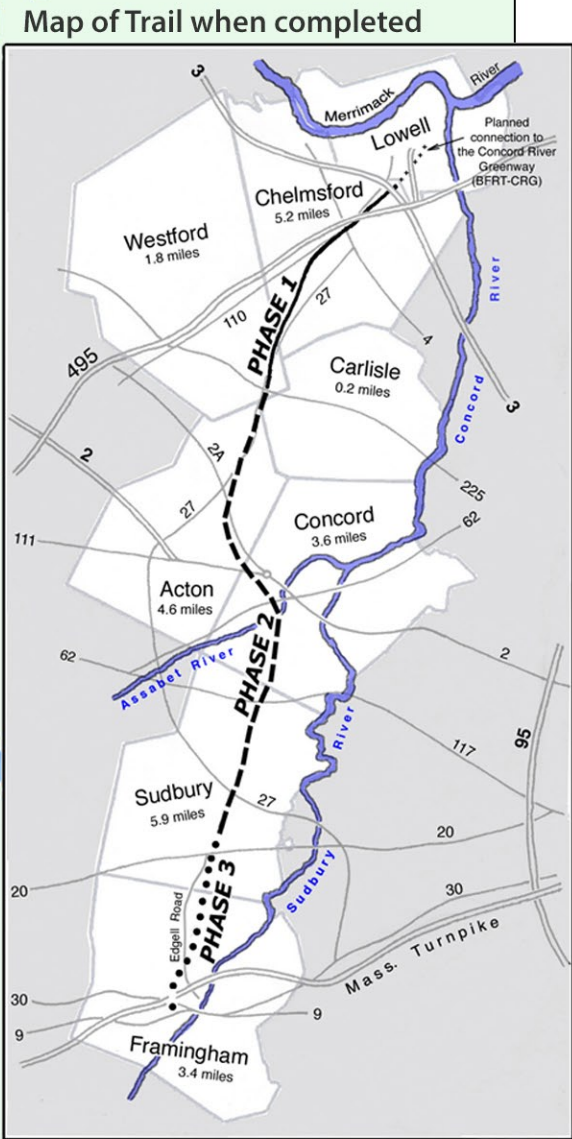

Bruce Freeman Rail Trail

Phases 1 and 2A

- Phase 1
- Phase 2A
- P Parking
- 7 Railroad Mileage Posts
- ♿ Public Restrooms

Restrooms at Chelmsford Center, Heart Pond, North Acton Parking Area, and Gould's Plaza are seasonal (Available April to November).