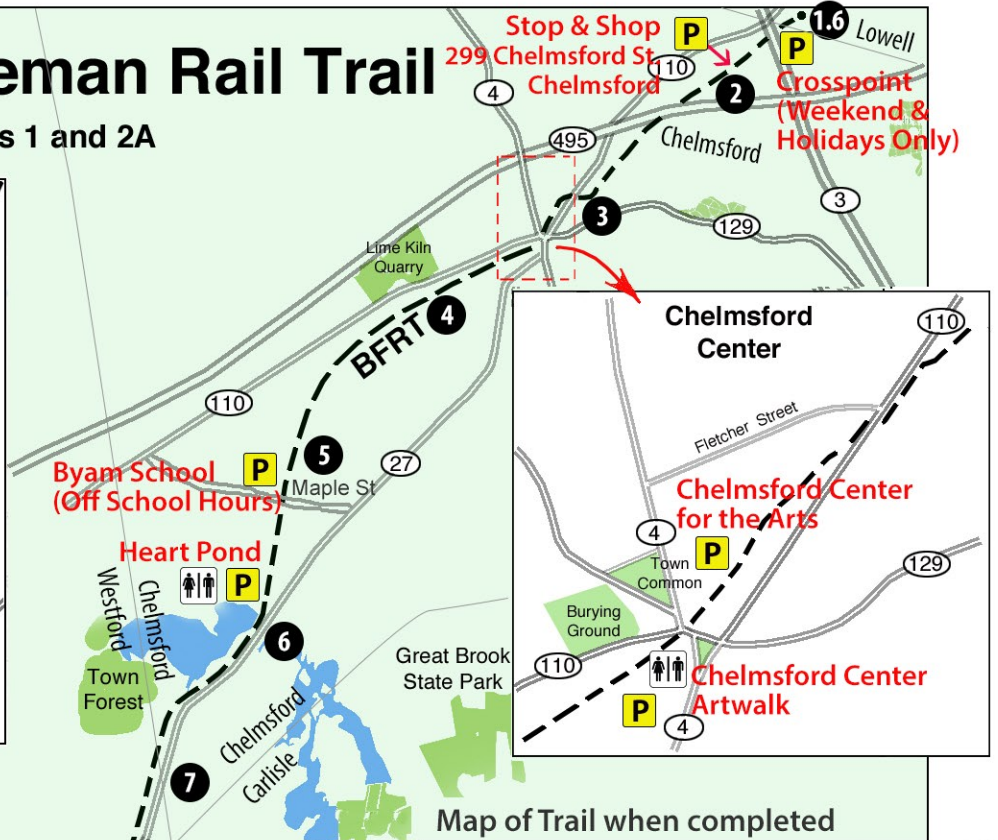

Bruce Freeman Rail Trail

Phases 1 and 2A

- Phase 1
- Phase 2A
- P Parking
- 7 Railroad Mileage Posts
- ♿ Public Restrooms

Restrooms at Chelmsford Center, Heart Pond, North Acton Parking Area, and Gould's Plaza are seasonal (Available April to November).