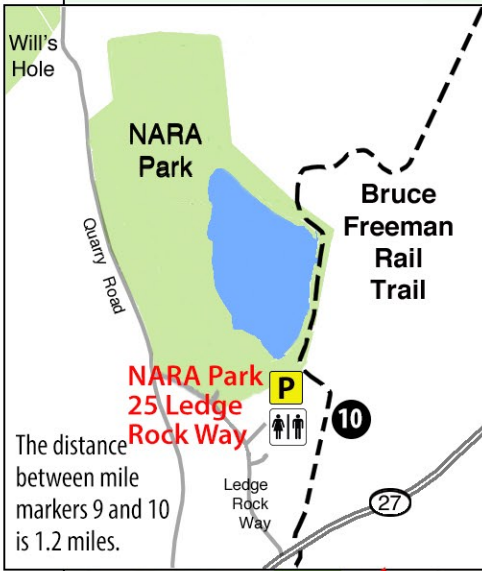

Bruce Freeman Rail Trail

Phases 1 and 2A

- Phase 1
- Phase 2A
- P Parking
- 7 Railroad Mileage Posts
- ♿ Public Restrooms

Restrooms at Chelmsford Center, Heart Pond, North Acton Parking Area, and Gould's Plaza are seasonal (Available April to November).