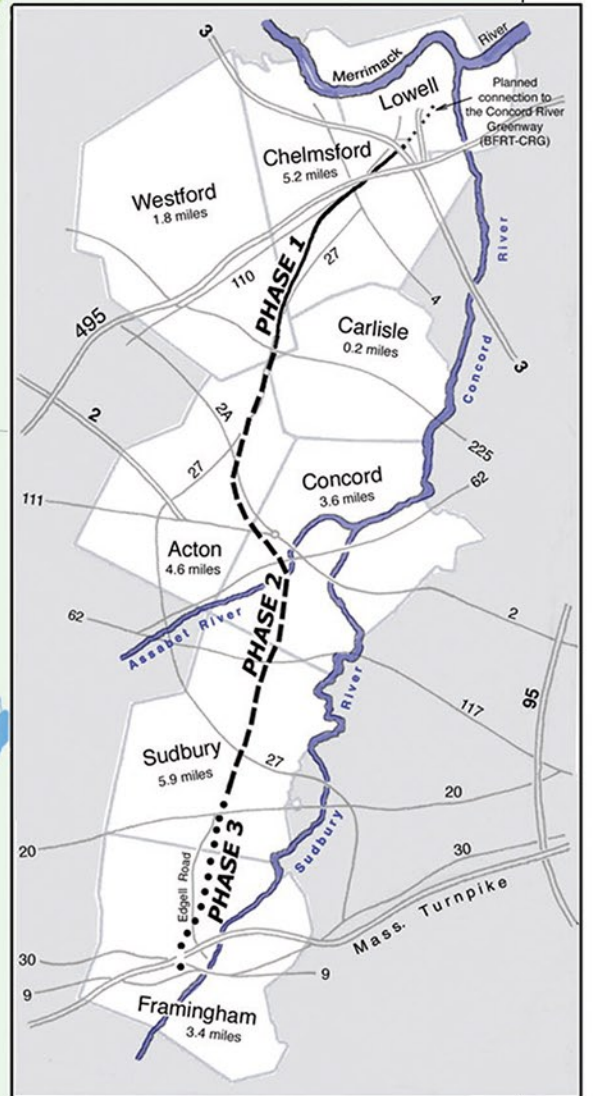

# Bruce Freeman Rail Trail

Phases 1 and 2A

Map of Trail when completed

- Phase 1
- Phase 2A
- P Parking
- Railroad Mileage Posts
- Public Restrooms

Restrooms at Chelmsford Center, Heart Pond, North Acton Parking Area, and Gould's Plaza are seasonal (Available April to November).