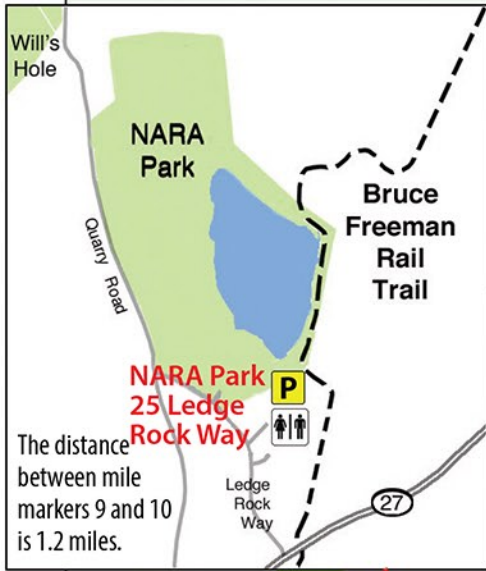

# Bruce Freeman Rail Trail

Phases 1 and 2A

Map of Trail when completed

- Phase 1
- Phase 2A
- P Parking
- Railroad Mileage Posts
- Public Restrooms

Restrooms at Chelmsford Center, Heart Pond, North Acton Parking Area, and Gould's Plaza are seasonal (Available April to November).