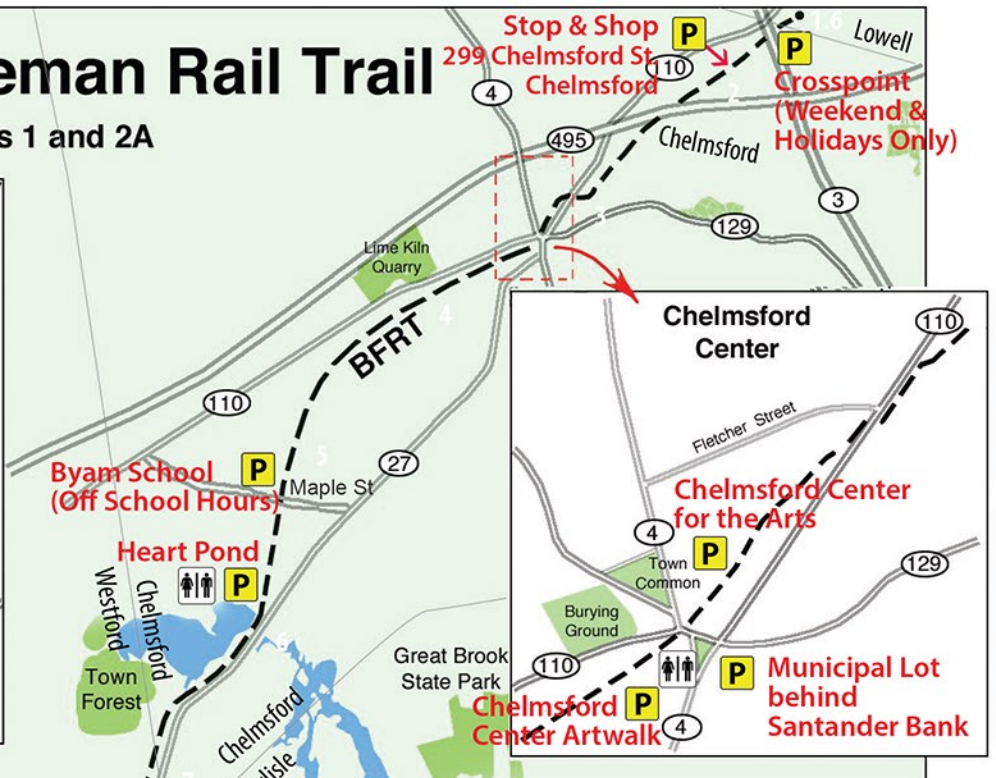

# Bruce Freeman Rail Trail

Phases 1 and 2A

Map of Trail when completed

- Phase 1
- Phase 2A
- P Parking
- Railroad Mileage Posts
- Public Restrooms

Restrooms at Chelmsford Center, Heart Pond, North Acton Parking Area, and Gould's Plaza are seasonal (Available April to November).